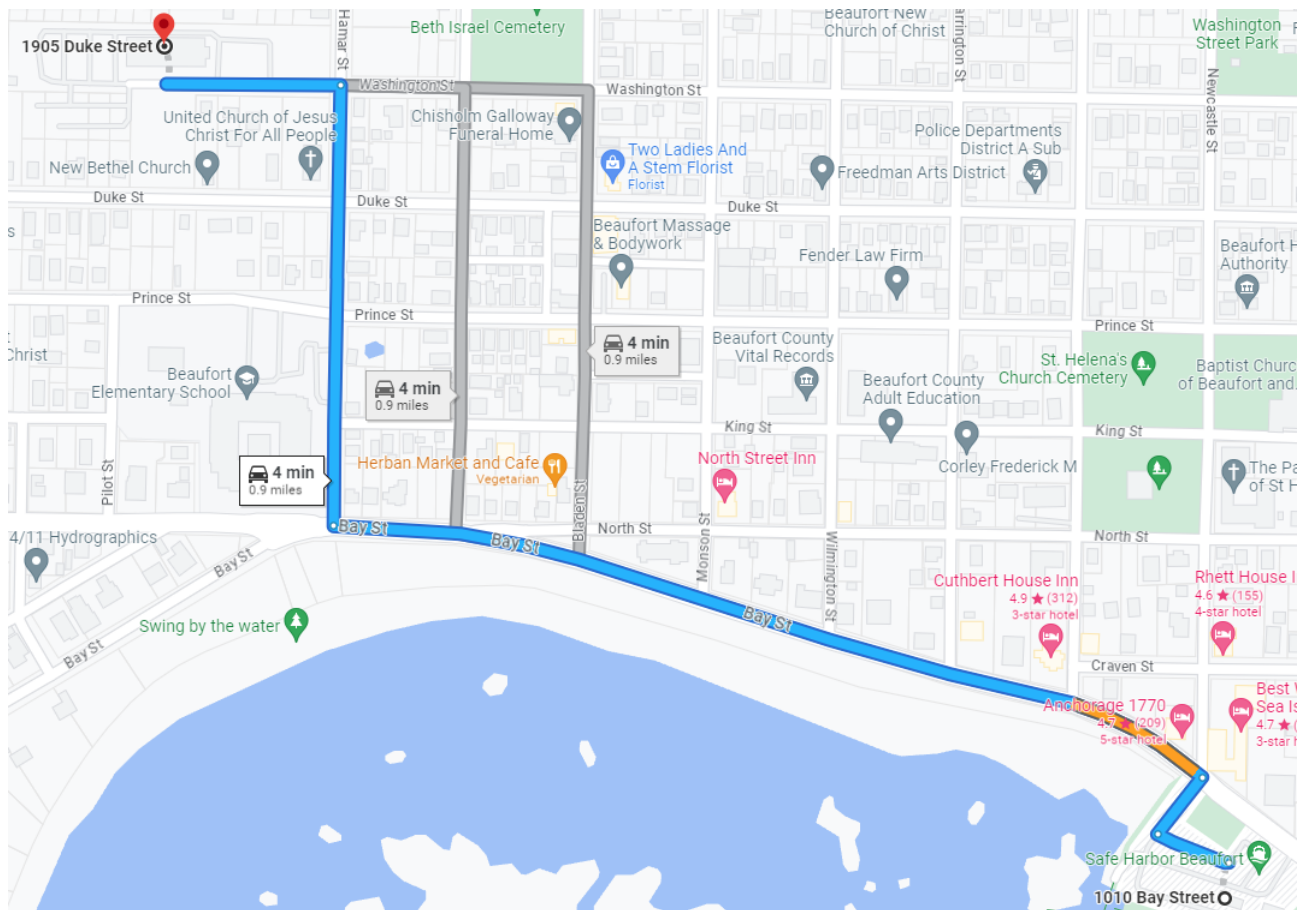

# FREE PARKING

## 1905 Duke St., Beaufort, SC

- ← Turn left onto Bay St  
0.5 mi
- ↪ Turn right onto Hamar St  
0.2 mi
- ← Turn left onto Washington St  
📍 Destination will be on the right  
479 ft

1905 Duke St  
Beaufort, SC 29902

## 100 Ribaut Rd., Beaufort, SC

- ↩ Turn left onto Bay St  
1 min (0.3 mi)
- ↪ Turn right onto Bladen St  
2 min (0.4 mi)
- ↩ Bladen St turns left and becomes Boundary St  
1 min (0.5 mi)
- Continue on Marsh Rd to your destination  
2 min (0.2 mi)

**100 Ribaut Rd**  
Beaufort, SC 29902